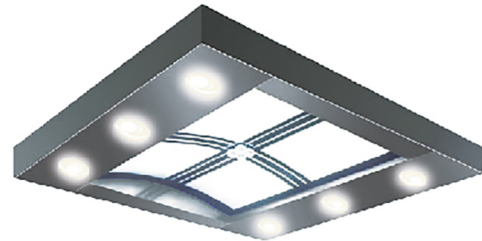

吊顶系列 Ceiling series

D58033

镜面不锈钢配筒灯
Mirror St. St frame with downlight

D58035

镜面不锈钢框架，亚克力灯饰
Mirror St. St frame, acrylic lighting decoration

D58002

中央部：拱形亚克力灯饰
四周：镜面不锈钢框架
Central part: Arched acrylic lighting decoration
Frames around: Mirror St. St frame

D58051

中央部：亚克力灯饰
四周：镜面不锈钢框架
Central part: Acrylic lighting decoration
Frames around: Mirror St. St frame

D58012

镜面不锈钢框架
Mirror St. St frame

D58015

镜面不锈钢框架
Mirror St. St frame

D58005

中央部：拱形亚克力灯饰
四周：镜面不锈钢框架加筒灯
Central part: Arched acrylic lighting decoration
Frames around: Mirror St. St frame

D58027

中央部：亚克力灯饰
四周：镜面不锈钢框架加筒灯
Central part: Acrylic lighting decoration
Frames around: Mirror St. St frame with downlight

客梯轿厢装潢
Passenger elevator
cabin decoration

信号系统
Signal system

呼梯盒
L.O.P

厅门系列
Landing door
series