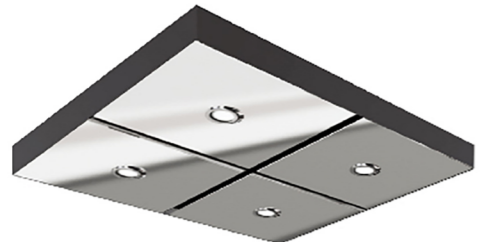

吊顶系列 Ceiling series

D58033

镜面不锈钢配筒灯
Mirror St. St frame with downlight

D58035

镜面不锈钢框架，亚克力灯饰
Mirror St. St frame, acrylic lighting decoration

D58002

中央部：拱形亚克力灯饰
四周：镜面不锈钢框架
Central part: Arched acrylic lighting decoration
Frames around: Mirror St. St frame

D58051

中央部：亚克力灯饰
四周：镜面不锈钢框架
Central part: Acrylic lighting decoration
Frames around: Mirror St. St frame

D58012

镜面不锈钢框架
Mirror St. St frame

D58015

镜面不锈钢框架
Mirror St. St frame

D58005

中央部：拱形亚克力灯饰
四周：镜面不锈钢框架加筒灯
Central part: Arched acrylic lighting decoration
Frames around: Mirror St. St frame

D58027

中央部：亚克力灯饰
四周：镜面不锈钢框架加筒灯
Central part: Acrylic lighting decoration
Frames around: Mirror St. St frame with downlight

客梯轿厢装潢
Passenger elevator
cabin decoration

信号系统
Signal system

呼梯盒
L.O.P

厅门系列
Landing door
series