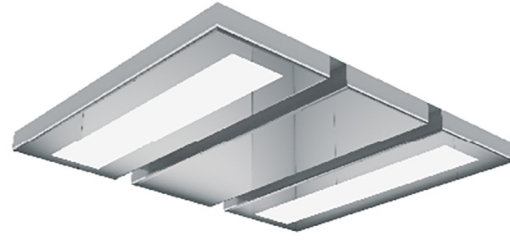

吊顶系列 Ceiling series

D58033

镜面不锈钢配筒灯
Mirror St. St frame with downlight

D58035

镜面不锈钢框架，亚克力灯饰
Mirror St. St frame, acrylic lighting decoration

D58002

中央部：拱形亚克力灯饰
四周：镜面不锈钢框架
Central part: Arched acrylic lighting decoration
Frames around: Mirror St. St frame

D58051

中央部：亚克力灯饰
四周：镜面不锈钢框架
Central part: Acrylic lighting decoration
Frames around: Mirror St. St frame

D58012

镜面不锈钢框架
Mirror St. St frame

D58015

镜面不锈钢框架
Mirror St. St frame

D58005

中央部：拱形亚克力灯饰
四周：镜面不锈钢框架加筒灯
Central part: Arched acrylic lighting decoration
Frames around: Mirror St. St frame

D58027

中央部：亚克力灯饰
四周：镜面不锈钢框架加筒灯
Central part: Acrylic lighting decoration
Frames around: Mirror St. St frame with downlight

客梯轿厢装潢
Passenger elevator
cabin decoration

信号系统
Signal system

呼梯盒
L.O.P

厅门系列
Landing door
series