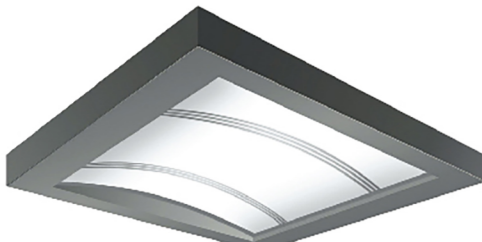

吊顶系列 Ceiling series

D58033

镜面不锈钢配筒灯
Mirror St. St frame with downlight

D58035

镜面不锈钢框架，亚克力灯饰
Mirror St. St frame, acrylic lighting decoration

D58002

中央部：拱形亚克力灯饰
四周：镜面不锈钢框架
Central part: Arched acrylic lighting decoration
Frames around: Mirror St. St frame

D58051

中央部：亚克力灯饰
四周：镜面不锈钢框架
Central part: Acrylic lighting decoration
Frames around: Mirror St. St frame

D58012

镜面不锈钢框架
Mirror St. St frame

D58015

镜面不锈钢框架
Mirror St. St frame

D58005

中央部：拱形亚克力灯饰
四周：镜面不锈钢框架加筒灯
Central part: Arched acrylic lighting decoration
Frames around: Mirror St. St frame

D58027

中央部：亚克力灯饰
四周：镜面不锈钢框架加筒灯
Central part: Acrylic lighting decoration
Frames around: Mirror St. St frame with downlight

客梯轿厢装潢
Passenger elevator
cabin decoration

信号系统
Signal system

呼梯盒
L.O.P

厅门系列
Landing door
series