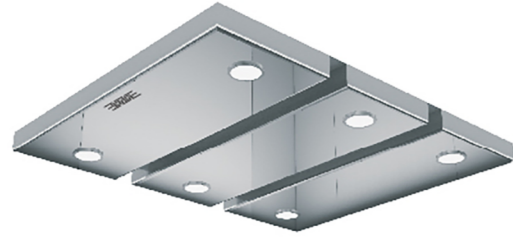

吊顶系列 Ceiling series

D58033

镜面不锈钢配筒灯
Mirror St. St frame with downlight

D58035

镜面不锈钢框架，亚克力灯饰
Mirror St. St frame, acrylic lighting decoration

D58002

中央部：拱形亚克力灯饰
四周：镜面不锈钢框架
Central part: Arched acrylic lighting decoration
Frames around: Mirror St. St frame

D58051

中央部：亚克力灯饰
四周：镜面不锈钢框架
Central part: Acrylic lighting decoration
Frames around: Mirror St. St frame

D58012

镜面不锈钢框架
Mirror St. St frame

D58015

镜面不锈钢框架
Mirror St. St frame

D58005

中央部：拱形亚克力灯饰
四周：镜面不锈钢框架加筒灯
Central part: Arched acrylic lighting decoration
Frames around: Mirror St. St frame

D58027

中央部：亚克力灯饰
四周：镜面不锈钢框架加筒灯
Central part: Acrylic lighting decoration
Frames around: Mirror St. St frame with downlight

客梯轿厢装潢
Passenger elevator
cabin decoration

信号系统
Signal system

呼梯盒
L.O.P

厅门系列
Landing door
series