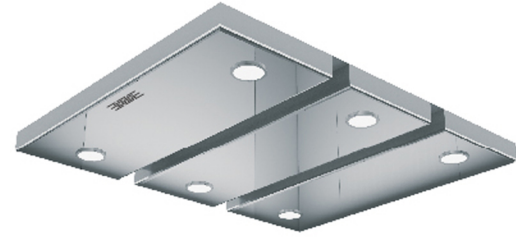

吊顶系列 Ceiling series

客梯轿厢装潢
Passenger elevator
cabin decoration

信号系统
Signal system

呼梯盒
L.O.P

厅门系列
Landing door
series

吊顶系列
Ceiling series

扶手
Handrail

地板
Floor

喷涂钢板色块
Painted steel
color

D58033

镜面不锈钢配筒灯
Mirror St. St frame with downlight

D58035

镜面不锈钢框架，亚克力灯饰
Mirror St. St frame, acrylic lighting decoration

D58002

中央部：拱形亚克力灯饰
四周：镜面不锈钢框架
Central part: Arched acrylic lighting decoration
Frames around: Mirror St. St frame

D58051

中央部：亚克力灯饰
四周：镜面不锈钢框架
Central part: Acrylic lighting decoration
Frames around: Mirror St. St frame

D58012

镜面不锈钢框架
Mirror St. St frame

D58015

镜面不锈钢框架
Mirror St. St frame

D58005

中央部：拱形亚克力灯饰
四周：镜面不锈钢框架
Central part: Arched acrylic lighting decoration
Frames around: Mirror St. St frame

D58027

中央部：亚克力灯饰
四周：镜面不锈钢框架加筒灯
Central part: Acrylic lighting decoration
Frames around: Mirror St. St frame with downlight

扶手 Handrail

D77102

发纹不锈钢扁扶手
Hairline St. St flat handrail

D77103

钛金不锈钢扁扶手
Ti-gold St. St flat handrail