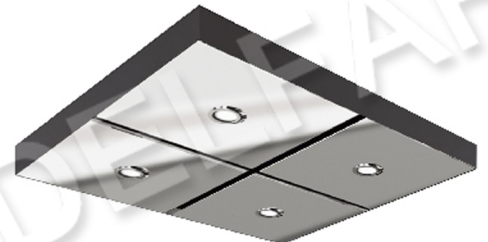

D58012

镜面不锈钢框架
Mirror St. St frame