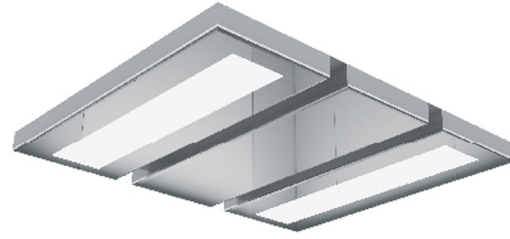

吊顶系列 Ceiling series

客梯轿厢装潢
Passenger elevator
cabin decoration

信号系统
Signal system

呼梯盒
L.O.P

厅门系列
Landing door
series

吊顶系列
Ceiling series

扶手
Handrail

地板
Floor

喷涂钢板色块
Painted steel
color

D58033

镜面不锈钢配筒灯
Mirror St. St frame with downlight

D58035

镜面不锈钢框架，亚克力灯饰
Mirror St. St frame, acrylic lighting decoration

D58002

中央部：拱形亚克力灯饰
四周：镜面不锈钢框架
Central part: Arched acrylic lighting decoration
Frames around: Mirror St. St frame

D58051

中央部：亚克力灯饰
四周：镜面不锈钢框架
Central part: Acrylic lighting decoration
Frames around: Mirror St. St frame

D58012

镜面不锈钢框架
Mirror St. St frame

D58015

镜面不锈钢框架
Mirror St. St frame

D58005

中央部：拱形亚克力灯饰
四周：镜面不锈钢框架
Central part: Arched acrylic lighting decoration
Frames around: Mirror St. St frame

D58027

中央部：亚克力灯饰
四周：镜面不锈钢框架加筒灯
Central part: Acrylic lighting decoration
Frames around: Mirror St. St frame with downlight

扶手 Handrail

D77102

发纹不锈钢扁扶手
Hairline St. St flat handrail

D77103

钛金不锈钢扁扶手
Ti-gold St. St flat handrail