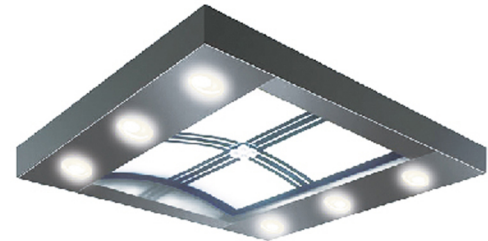

吊顶系列 Ceiling series

客梯轿厢装潢
Passenger elevator
cabin decoration

信号系统
Signal system

呼梯盒
L.O.P

厅门系列
Landing door
series

吊顶系列
Ceiling series

扶手
Handrail

地板
Floor

喷涂钢板色块
Painted steel
color

D58033

镜面不锈钢配筒灯
Mirror St. St frame with downlight

D58035

镜面不锈钢框架，亚克力灯饰
Mirror St. St frame, acrylic lighting decoration

D58002

中央部：拱形亚克力灯饰
四周：镜面不锈钢框架
Central part: Arched acrylic lighting decoration
Frames around: Mirror St. St frame

D58051

中央部：亚克力灯饰
四周：镜面不锈钢框架
Central part: Acrylic lighting decoration
Frames around: Mirror St. St frame

D58012

镜面不锈钢框架
Mirror St. St frame

D58015

镜面不锈钢框架
Mirror St. St frame

D58005

中央部：拱形亚克力灯饰
四周：镜面不锈钢框架
Central part: Arched acrylic lighting decoration
Frames around: Mirror St. St frame