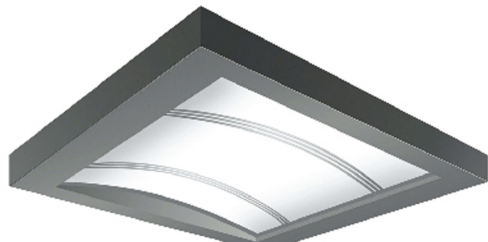

吊顶系列 Ceiling series

客梯轿厢装潢
Passenger elevator
cabin decoration

信号系统
Signal system

呼梯盒
L.O.P

厅门系列
Landing door
series

吊顶系列
Ceiling series

扶手
Handrail

地板
Floor

喷涂钢板色块
Painted steel
color

D58033

镜面不锈钢配筒灯
Mirror St. St frame with downlight

D58035

镜面不锈钢框架，亚克力灯饰
Mirror St. St frame, acrylic lighting decoration

D58002

中央部：拱形亚克力灯饰
四周：镜面不锈钢框架
Central part: Arched acrylic lighting decoration
Frames around: Mirror St. St frame

D58051

中央部：亚克力灯饰
四周：镜面不锈钢框架
Central part: Acrylic lighting decoration
Frames around: Mirror St. St frame

D58012

镜面不锈钢框架
Mirror St. St frame

D58015

镜面不锈钢框架
Mirror St. St frame

D58005

中央部：拱形亚克力灯饰
四周：镜面不锈钢框架
Central part: Arched acrylic lighting decoration
Frames around: Mirror St. St frame

D58027

中央部：亚克力灯饰
四周：镜面不锈钢框架加筒灯
Central part: Acrylic lighting decoration
Frames around: Mirror St. St frame with downlight

扶手 Handrail

D77102

发纹不锈钢扁扶手
Hairline St. St flat handrail

D77103

钛金不锈钢扁扶手
Ti-gold St. St flat handrail